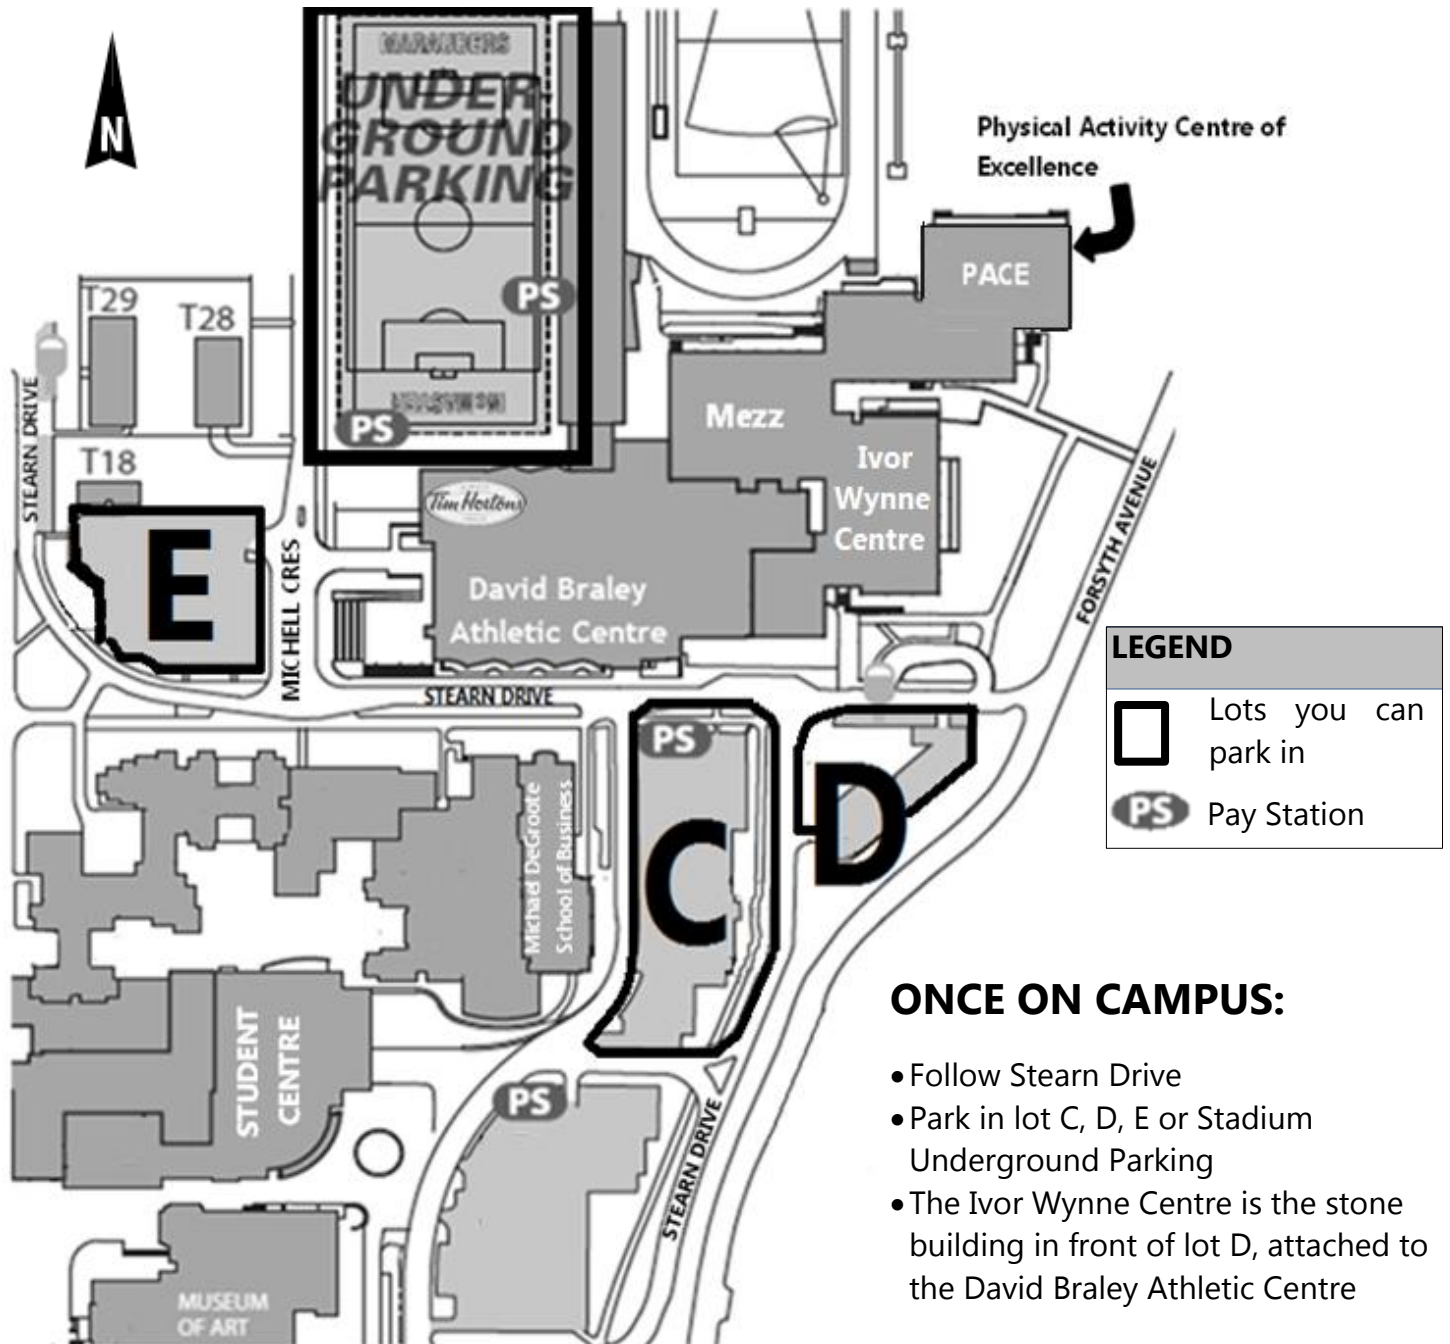

# ENTER MCMASTER UNIVERSITY CAMPUS OFF OF STIRLING STREET

## ONCE ON CAMPUS:

- Follow Stearn Drive
- Park in lot C, D, E or Stadium Underground Parking
- The Ivor Wynne Centre is the stone building in front of lot D, attached to the David Braley Athletic Centre

## ONCE IN THE IVOR WYNNE CENTRE:

- The Physical Activity Centre of Excellence (PACE) is on the same level you enter
- After passing through the front door, staying to your left as you walk through a long hallway until you almost reach the end
- After you pass the blue double doors, turn right to another hallway
- The Physical Activity Centre of Excellence is at the end of this hall (blue doors)