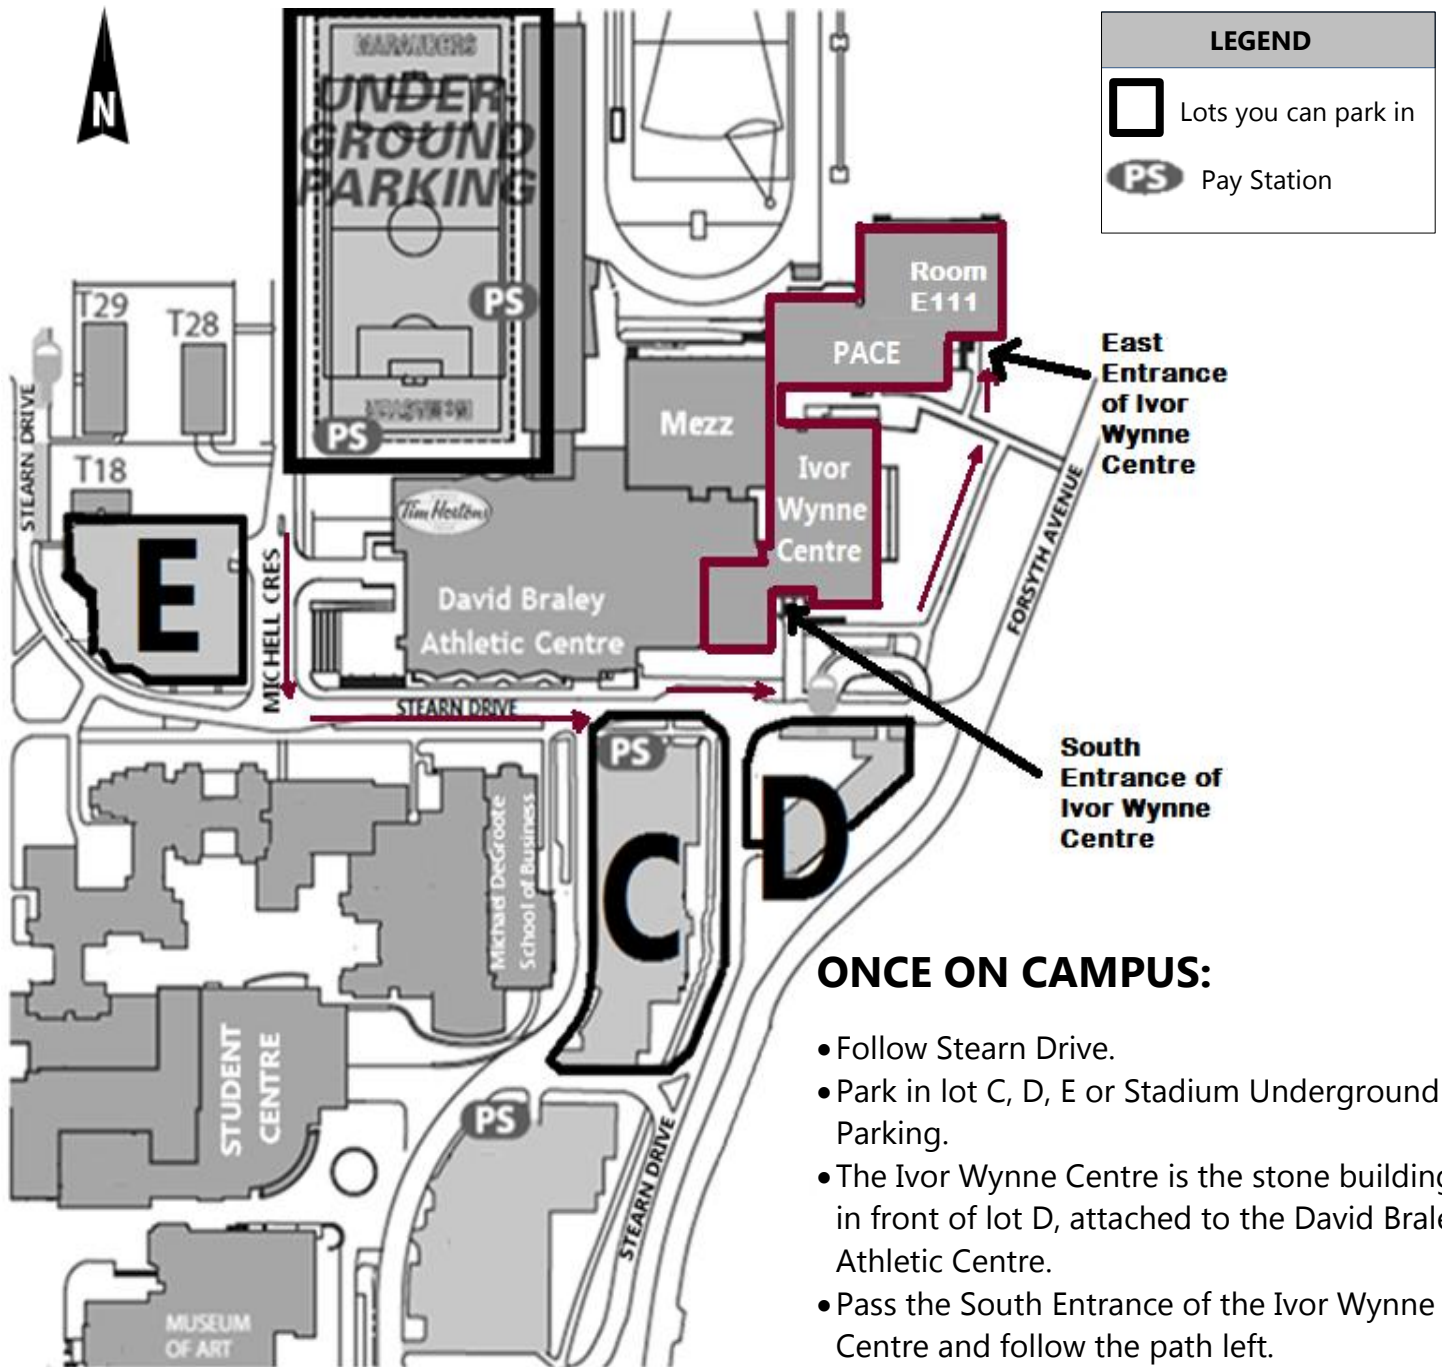

# ENTER MCMASTER UNIVERSITY CAMPUS OFF OF STERLING STREET

## ONCE IN THE EAST IVOR WYNNE CENTRE:

- Take the elevator up to Level 1.
- Turn right off the elevator, and then turn left at the corner.
- Room E111 will be on your right.