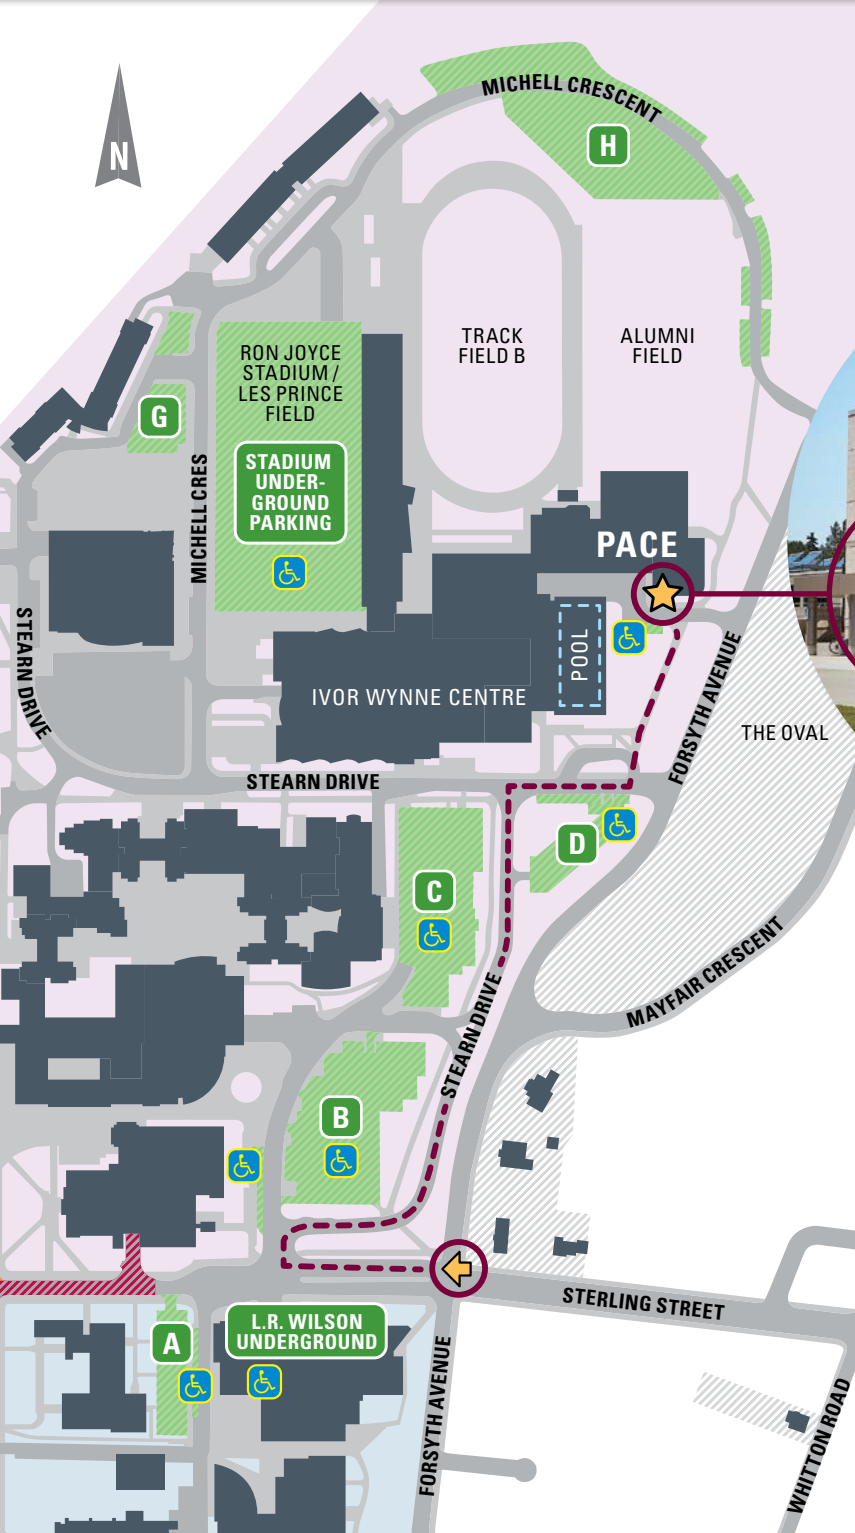

# DIRECTIONS

# McMaster Physical Activity Centre of Excellence (PACE)

McMaster University, Ivor Wynne Centre, 1280 Main St. W, Hamilton, ON L8S 4L8

To view on Google Maps visit <http://bit.ly/PACE-directions>.

Take the stairs or elevator to the first floor and check in at the reception desk (IWC E114), which is located on your right from the elevator or straight ahead from the stairwell.

**PLEASE ENTER**  
at ground level through the sliding glass doors of the newer building extension (East Wing) of the Ivor Wynne Centre.

After you have entered campus:  
**Park in lot D or Stadium (Underground).**

Please allow at least 15 to 20 minutes to park, so that you will be on time for your visit.

If you are having difficulty finding parking or the entrance to the building, please call **905-525-9140 ext. 27223**