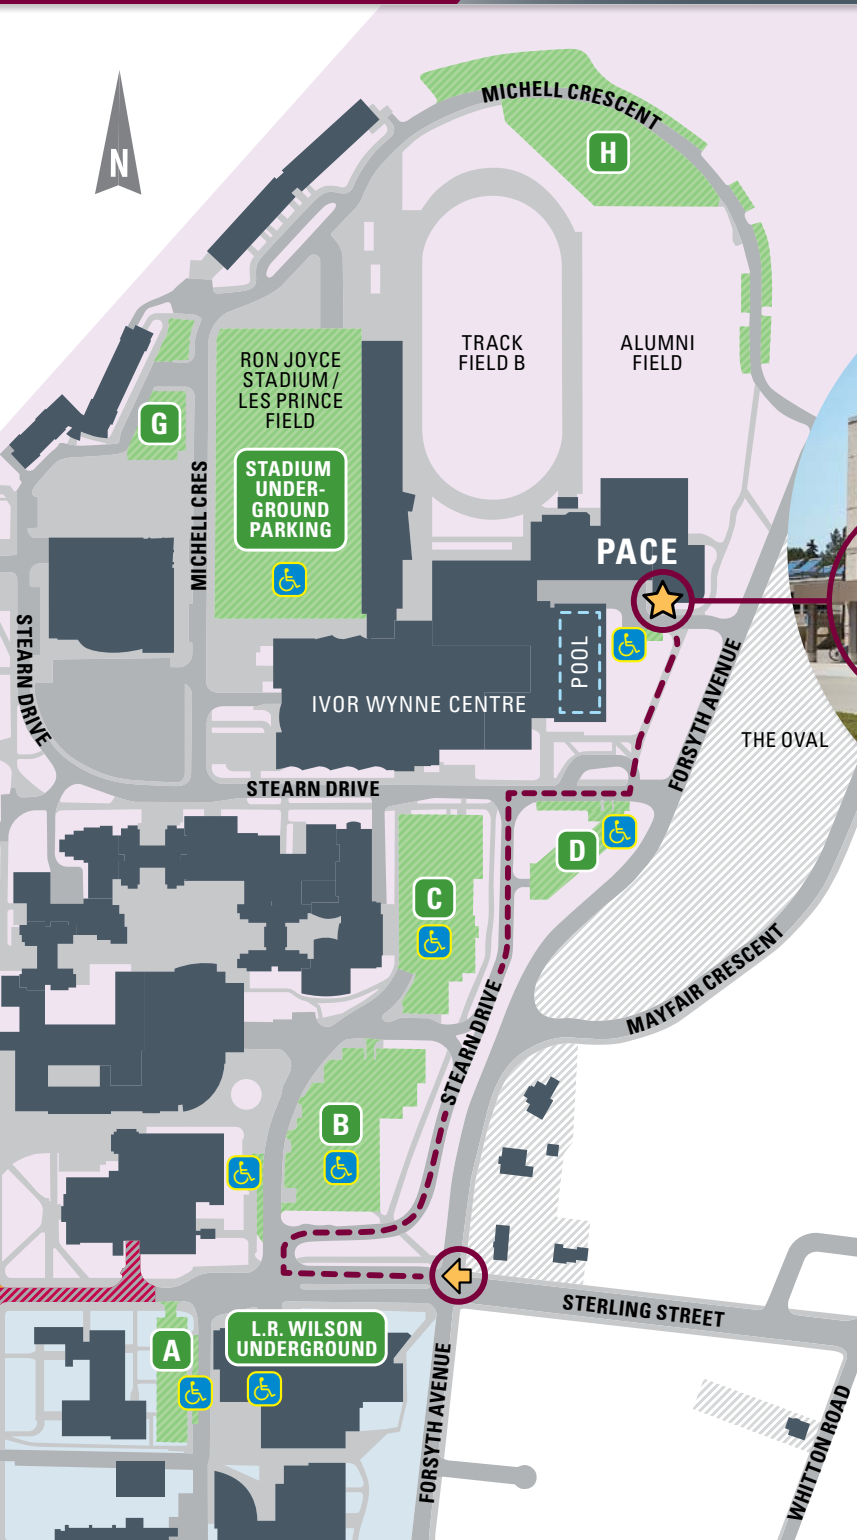

DIRECTIONS

TO PACE

McMaster Physical Activity Centre of Excellence (PACE)

McMaster University, Ivor Wynne Centre, 1280 Main St. W, Hamilton, ON L8S 4L8

To view on Google Maps visit <http://bit.ly/PACE-directions>.

Take the stairs or elevator to the first floor and check in at the reception desk (IWC E114), which is located on your right from the elevator or straight ahead from the stairwell.

PLEASE ENTER
at ground level through the sliding glass doors of the newer building extension (East Wing) of the Ivor Wynne Centre.

After you have entered campus:

Park in lot C, D, or Stadium (Underground).

Please allow at least 15 to 20 minutes to park, so that you will be on time for your visit.

If you are having difficulty finding parking or the entrance to the building, please call **905-525-9140 ext. 27223**